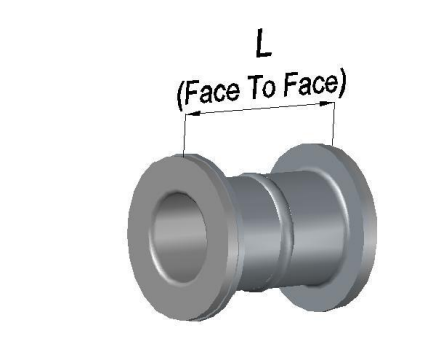

LINED SPACERS

SOLID SPACER

SOLID SPACER					
NB #150	Min Length	Max Length	NB #150	Min Length	Max Length
½"	1	20	4"	1	20
¾"	1	20	6"	1	20
1"	1	20	8"	1	20
1½"	1	20	10"	1	20
2"	1	20	12"	1	20
3"	1	20			

STUB SPACER

STUB SPACER		
NB #150	Min Length	Max Length
1"	40	90
1½"	50	110
2"	50	120
3"	50	140
4"	50	150

COLLAR SPACER

COLLAR SPACER					
NB #150	Min Length	Max Length	NB #150	Min Length	Max Length
½"	50	90	4"	60	150
¾"	50	90	6"	60	160
1"	50	90	8"	70	180
1½"	60	110	10"	70	210
2"	60	120	12"	70	230
3"	60	140			