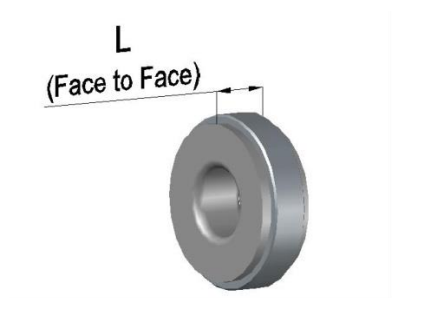

METAL SPACER

METAL SPACER					
NB #150	Min Length	Max Length	NB #150	Min Length	Max Length
½"	15	50	4"	15	60
¾"	15	50	6"	20	60
1"	15	50	8"	20	70
1½"	15	60	10"	20	70
2"	15	60	12"	20	70
3"	15	60